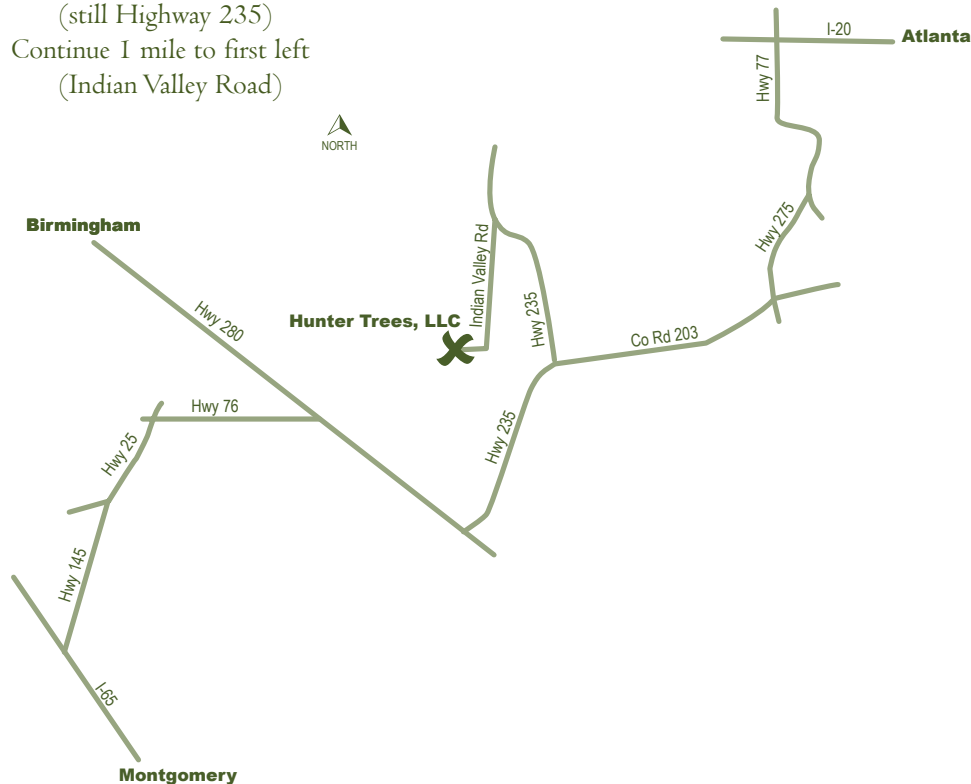

Directions to Farm:

From Birmingham:

Highway 280 East to Childersburg
Turn Left onto Highway 235
Continue 7 miles, Turn left
(still Highway 235)
Continue 1 mile to first left
(Indian Valley Road)

From Atlanta:

I-20 West to Exit 168 (Highway 77)
Turn Left
Turn Right on Talladega By-pass
(Highway 275)
Turn Right onto County Road 203
Turn Right onto Highway 235
Continue 1 mile to first left
(Indian Valley Road)

From Montgomery:

I-65 North to Exit 212
(Highway 145 North)
Turn Right onto Highway 25 Wilsonville
Turn Right onto Highway 76
Turn Right onto Highway 280
Turn Left onto Highway 235
Continue 7 miles, Turn left
(still Highway 235)
Continue 1 mile to first left
(Indian Valley Road)